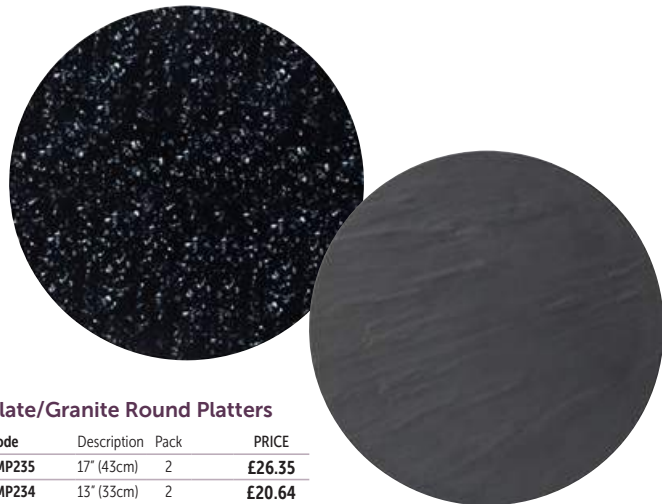

REVERSIBLE SLATE/GRANITE MELAMINE PLATTERS

Slate/Granite Round Platters

Code	Description	Pack	PRICE
JMP235	17" (43cm)	2	£26.35
JMP234	13" (33cm)	2	£20.64

Utopia's range of Melamine platters include reversible Slate/Granite platters, showcasing matte slate effect finish whilst the other a glossy effect.

Melamine is chip resistant and provides a hygienic cost effective solution without compromising on style.