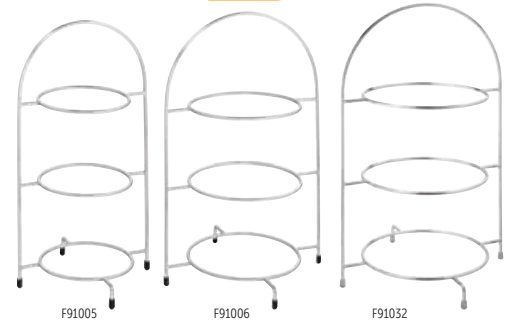

The revival of a classic British pastime can be seen in the ever growing trend for Afternoon Tea.

F91200

Savoy Plate Stands

Code	Description	Pack		PRICE
F91201	3 Tier 18" (46cm)	1	Holds 23cm Plates	£24.20
F91200	2 Tier 13" (33cm)	1	Holds 23cm Plates	£19.15

VIP

Chrome Plate Stands

Code	Description	Pack		PRICE
F91005	3 Tier 15.5" (39cm)	1	Holds 17cm Plates	£15.71
F91006	3 Tier 16.5" (42cm)	1	Holds 23cm Plates	£21.31
F91032	3 Tier 17" (43cm)	1	Holds 25cm Plates	£21.91

Chrome Plate Stand

Code	Description	Pack	PRICE
F91202	2 Tier 12.5" (32cm)	1 Holds 23cm Plates	£16.69

Square Tiered Ceramic Plates

Code	Description	Pack	PRICE
K90086	7.75", 9.75", 11.5" (19.5cm, 25cm, 29cm)	1	£25.84
K90088	6.25", 7.75" (15.5cm, 19.5cm)	2 Tier 1	£8.35